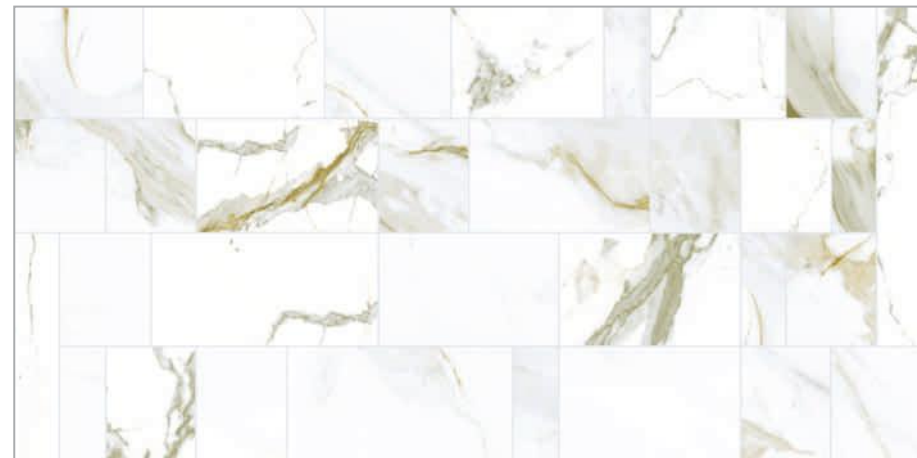

NEW

ENORME HG IMP ARABESCATO BIANCO HL FP