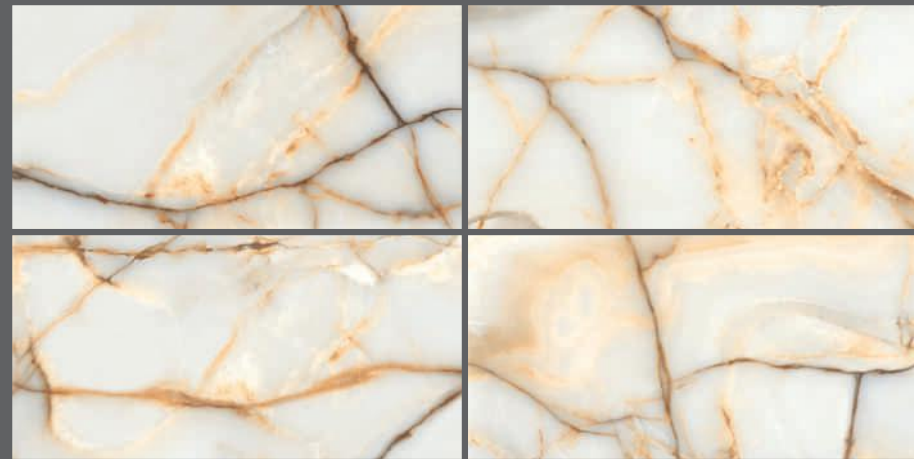

ENORME EON ROSABELA GREY FP

ENORME GIUSTO OLIVE FP

ENORME FINESSIA BIANCO FP

ENORME GIUSTO GREY FP

ENORME GEMSTONE HONEY FP

ENORME GISELLE LIGHT GREY FP

800x1600mm **FULL POLISH**

ENORME MOSMAN ONYX FP