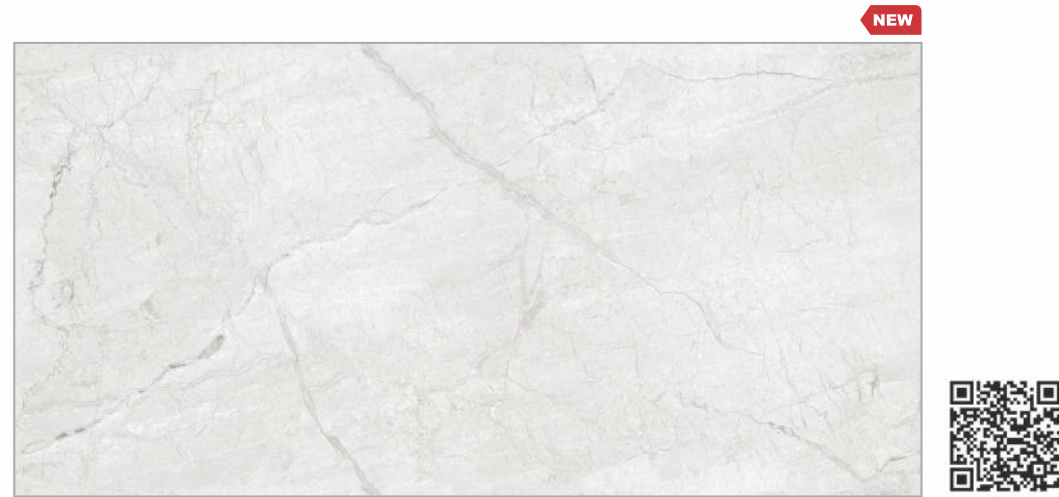

EASIER TO LAY

RESISTANT TO CHEMICAL

RESISTANT TO LOADS

RESISTANT TO STAINS

WIDE RANGE

ENORME EL DIVINITY ASH FP

ENORME EL DIVINITY CREMA FP

800x1600mm **FULL POLISH** ENDLESS