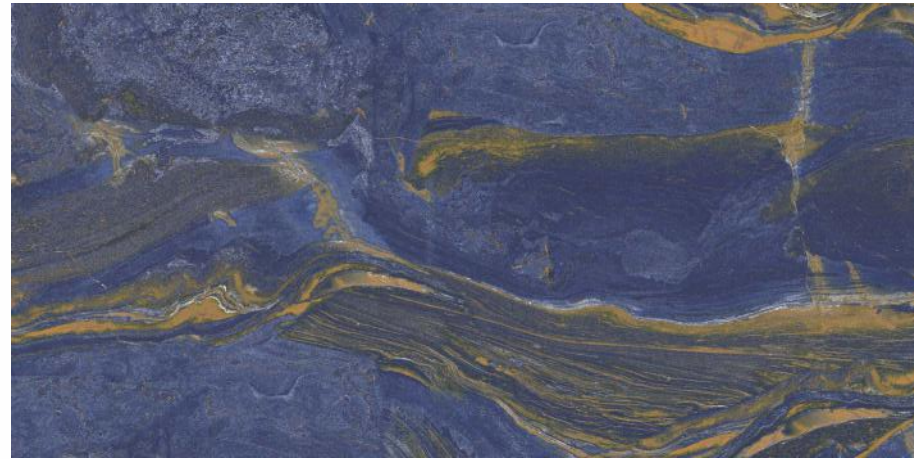

ENORME LUCIDO ESPACIO BLUE