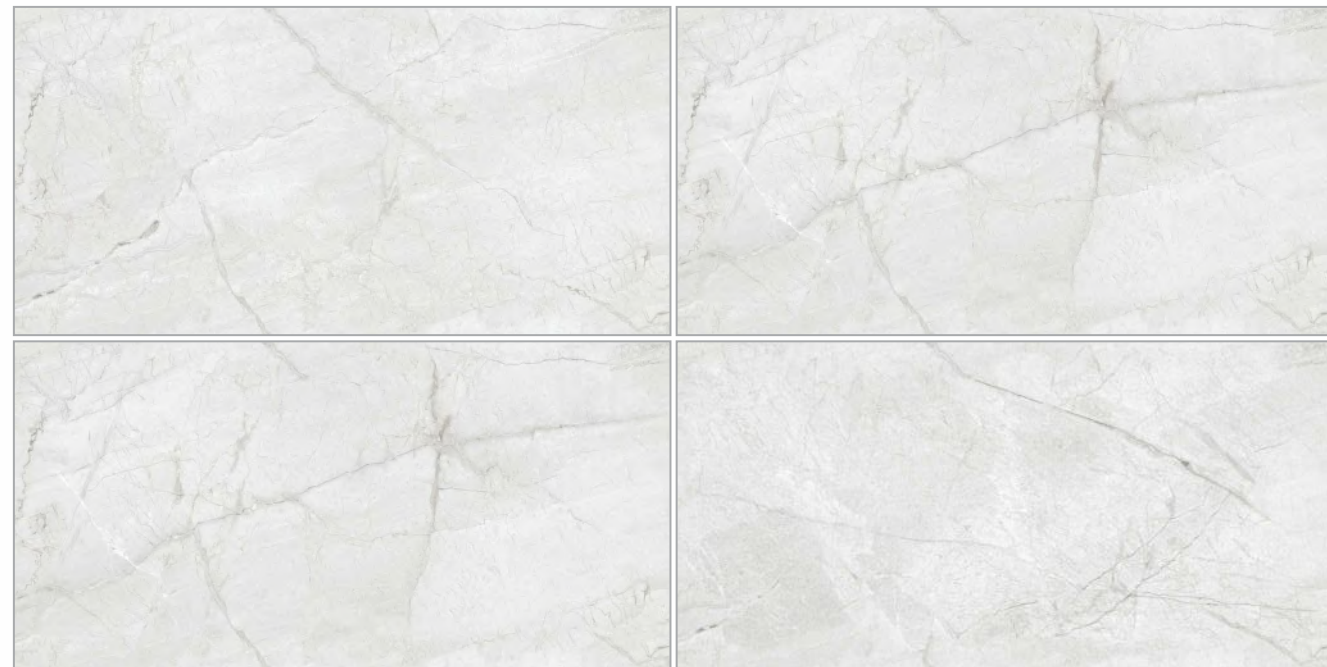

EASIER TO LAY

RESISTANT TO CHEMICAL

RESISTANT TO LOADS

RESISTANT TO STAINS

WIDE RANGE

ENORME EL DIVINITY ASH FP

ENORME EL DIVINITY CREMA FP

800x1600mm **FULL POLISH** ENDLESS