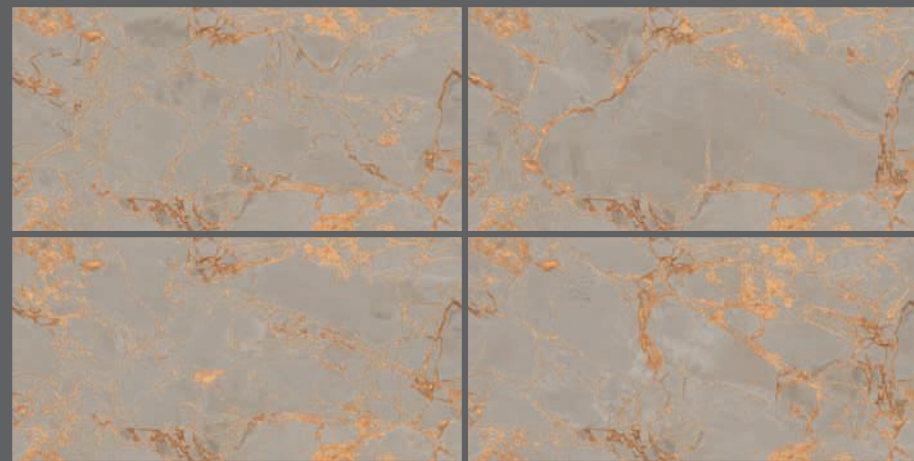

ENORME TITAN WHITE MIRROR A FP
ENORME TITAN WHITE MIRROR B FP

800x1600mm **HG CARVING**

SOMANY²
DURAGRES

NEW

ENORME HG IMP CALIFORNIA COPPER FP

The Trend of *Artfulness*

Enhance the space in the world of Duragres with enigmatic carving designs. Fill your spaces with eternal elegance and the zenith of excellence.