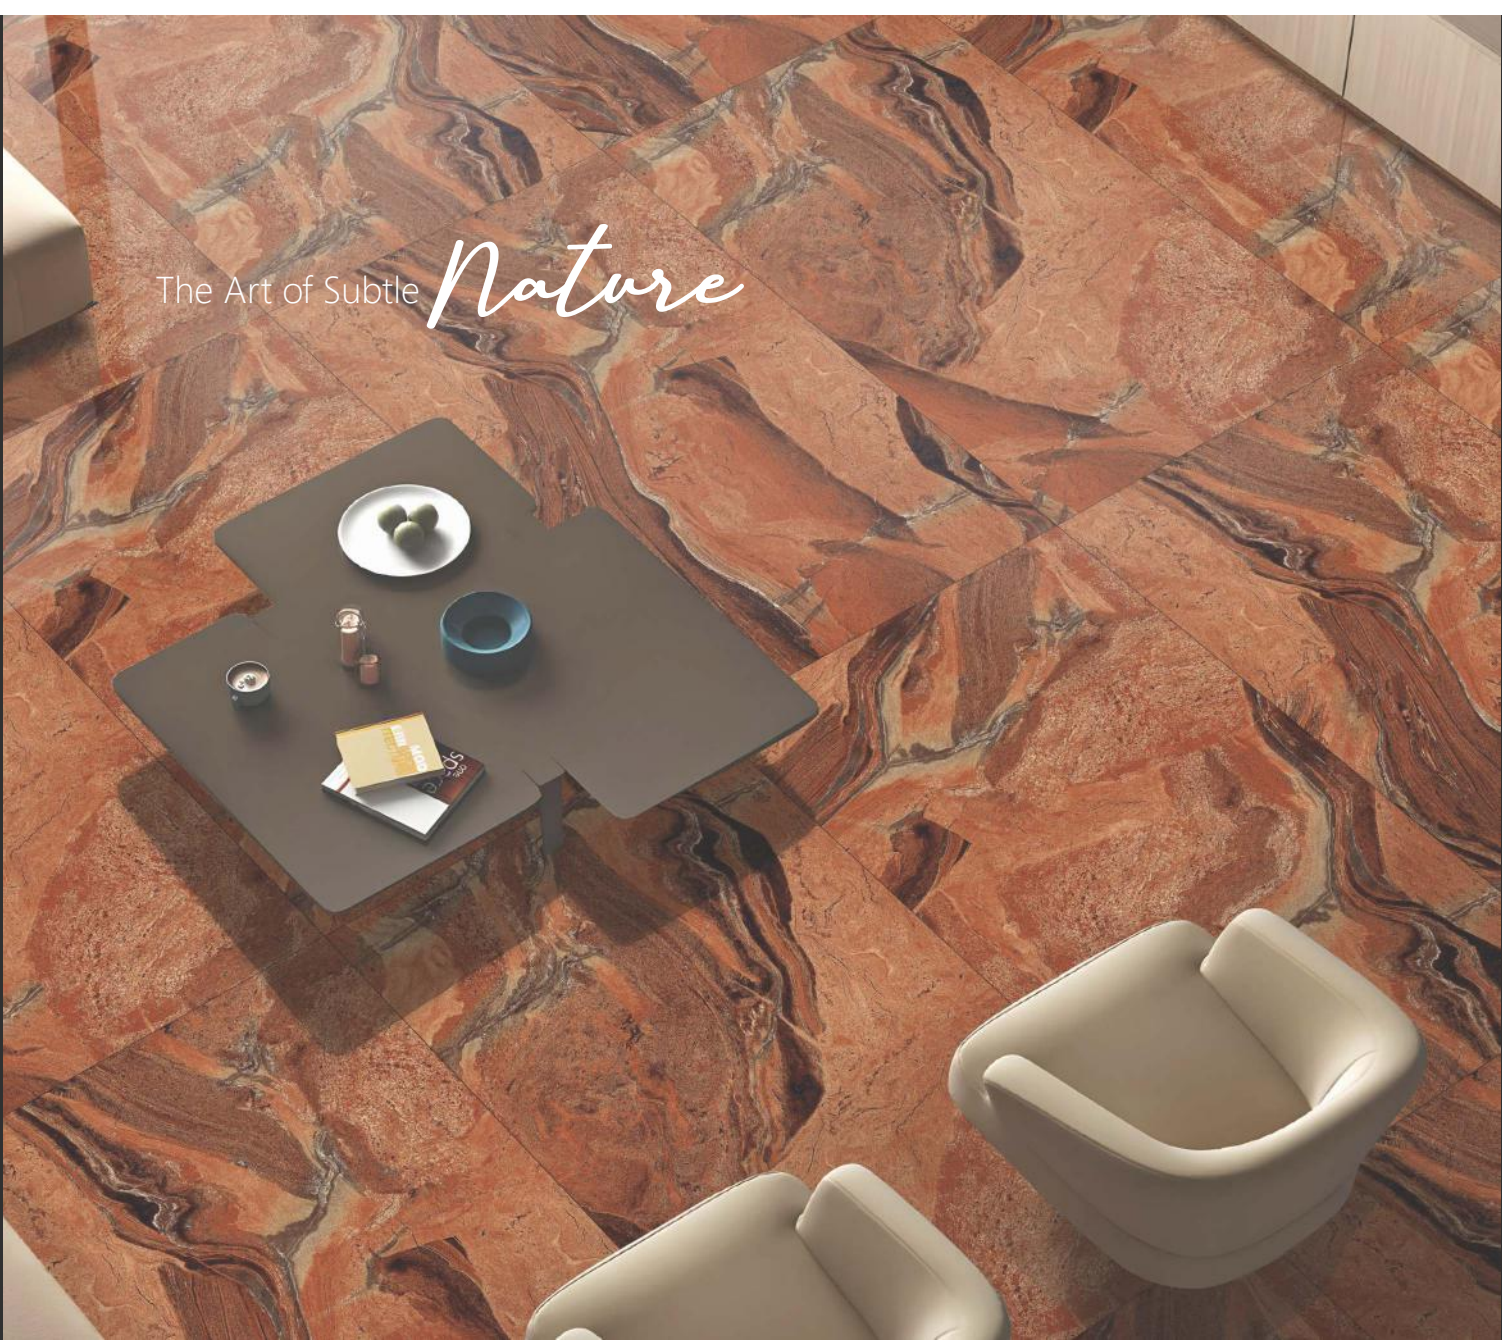

DURAGRES / CAT July 2023

DURAGRES
Timeless Elegance

SOMANY
Tiles | Bathware

ZAMEEN SE JUDEY

**GLAZED
VITRIFIED
TILES**

COLLECTION

800x1600mm

UNIT - 6 | FOR ALL INDIA