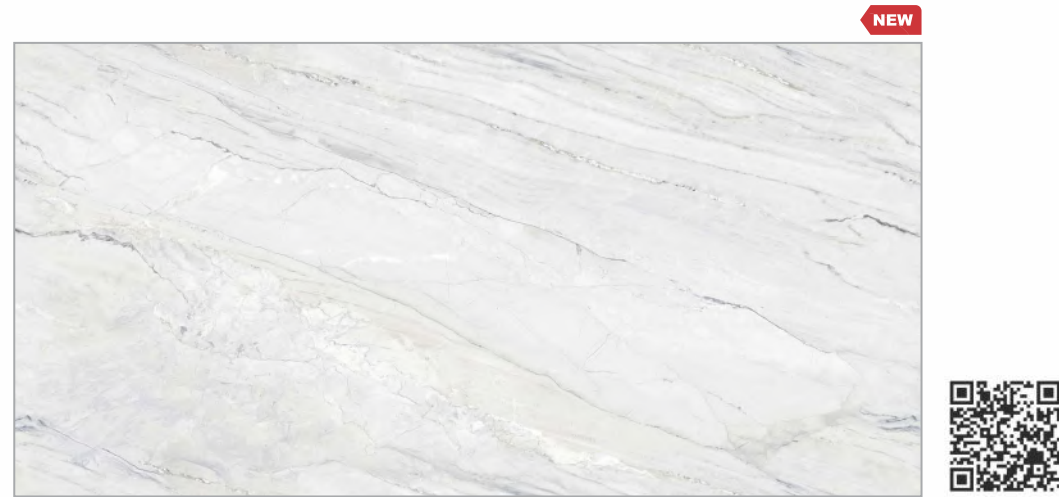

RESISTANT TO CHEMICAL

RESISTANT TO LOADS

RESISTANT TO STAINS

WIDE RANGE

ENORME EL WEMBLEY CREMA FP

-  **VERSATILE SOLUTIONS**
-  **EASIER TO LAY**
-  **RESISTANT TO CHEMICAL**
-  **RESISTANT TO LOADS**
-  **RESISTANT TO STAINS**
-  **WIDE RANGE**