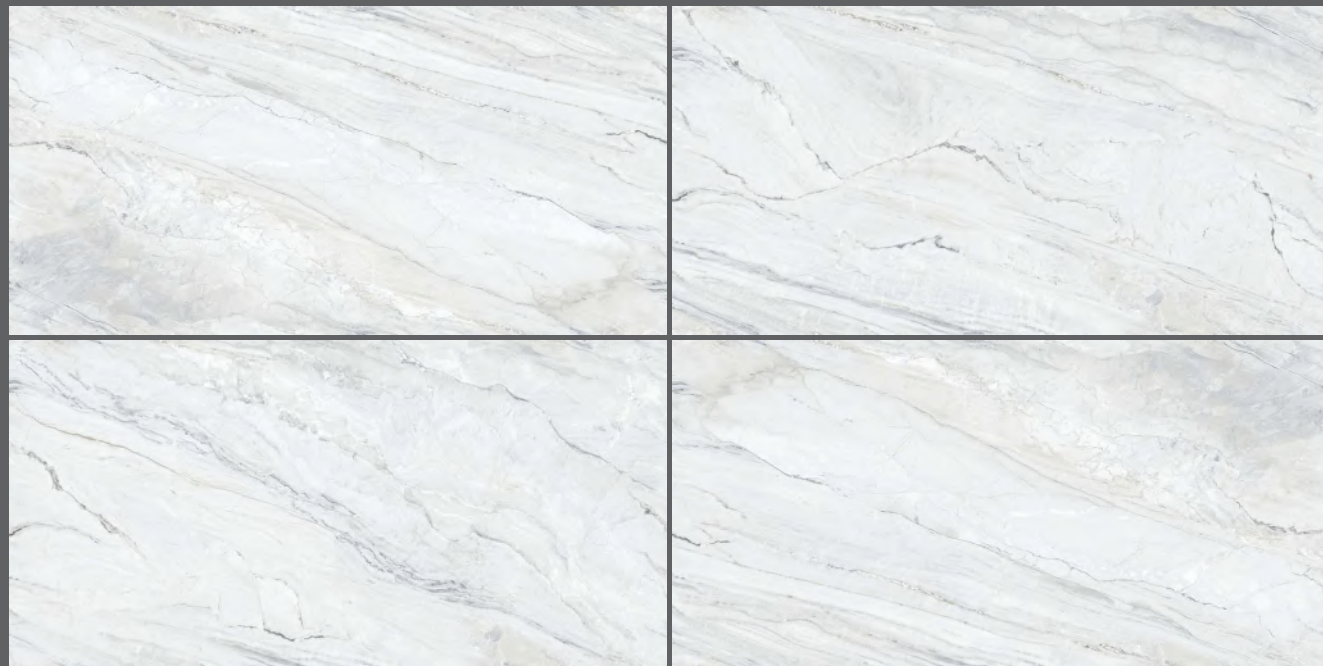

The Ultimate Leisure Of *Luxury*

The new designs from this collection are classic styles blended with contemporary architecture to create new expressions and help you find your zen through matt carving design.

VERSATILE SOLUTIONS

EASIER TO LAY

RESISTANT TO CHEMICAL

RESISTANT TO LOADS

RESISTANT TO STAINS

WIDE RANGE